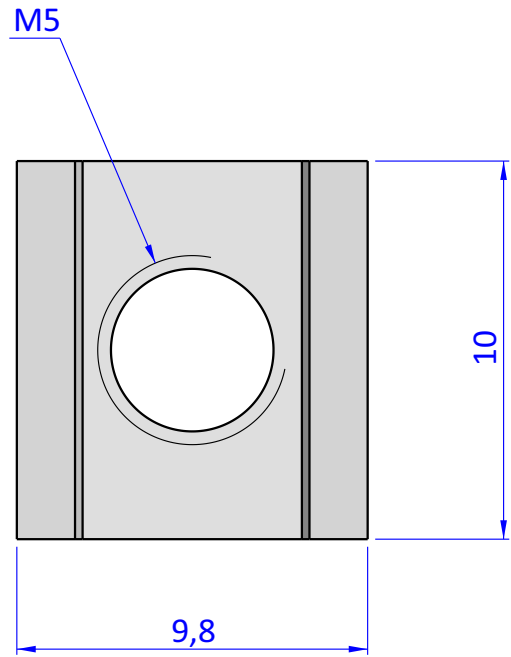

THE PROPERTY OF THE DRAWING IS ESTABLISHED BY LAW. IT IS FORBIDDEN TO PRODUCE OR SHOW IT TO THIRD PART. WITHOUT A WRITTEN AGREEMENT.

Item	Name	Q.ty
1	GWP.5LM	1

DESIGNED FROM	FPS Automation		REVIEW
DATE	12/04/2021	WEIGHT	A
			0,002kg
CODE	CA.GWP.5LM		

Format	A4
GENERAL TOLERANCE	UNI - ISO 2768
CLASSE	f

DESCRIPTION	-
-------------	---