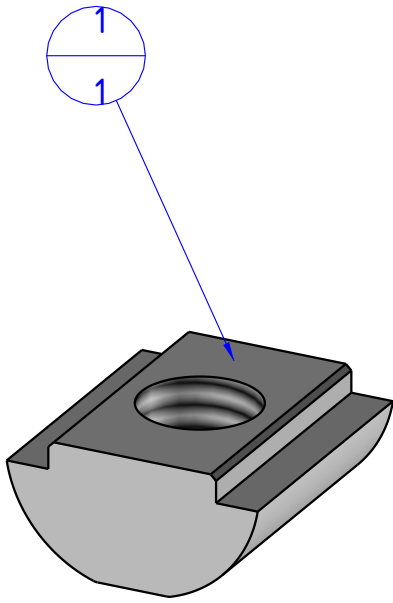

THE PROPERTY OF THE DRAWING IS ESTABLISHED BY LAW. IT IS FORBIDDEN TO PRODUCE OR SHOW IT TO THIRD PART. WITHOUT A WRITTEN AGREEMENT.

Item	Name	Q.ty
1	GWP.5LM	1

DESIGNED FROM	FPS Automation		REVIEW
DATE	12/04/2021	WEIGHT	A
			0,002kg
CODE	CA.GWP.5LM		